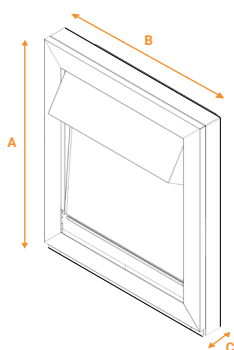

THERMOSTAT

PLUG & PLAY

FULLY ASSEMBLED

LED FLAME EFFECT

Black option

Brushed Steel option

Specification

Colour:	Black or Brushed Steel
Heat Output:	1kW - 2kW
Flame Effect:	LED flame effect
Fuel Bed:	Coal effect
Control Type:	Manual
Thermostat:	Yes
Cable length:	1.5m
Fitting:	Plug & play

A 590MM
B 507MM
C 102MM
11.8KG