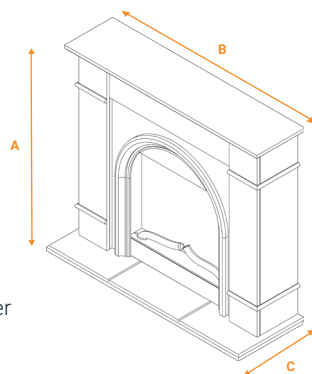

### Key Features

- Pure white & charcoal grey surround
- Realistic log fuel bed with LED-X flame effect only setting
- Remote control with 7-day programmable timer
- Supplied fully assembled - Plug in & go
- No recess required - Flat wall fit

### Specification

Colour:	Pure white
Back Panel Colour:	Charcoal grey
Hearth Colour:	Charcoal grey
Downlights:	No
Installation:	Flat wall fit
Fully Assembled:	Yes
Heat Output:	1kW - 2kW
Flame Effect:	LED-X flame effect
Fuel Bed:	Log effect
Control Type:	Remote with 7-day timer

A 970MM  
B 1100MM  
C 380MM  
40KG