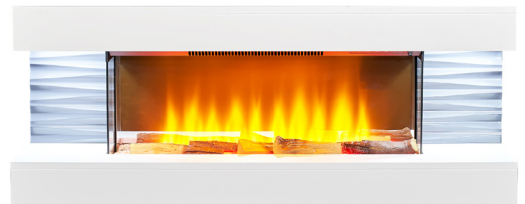

Specification

Colour:	Pure white & grey
Materials:	Wood, steel, plastic & glass
Fuel type:	Electric
Heat settings:	1kW & 2kW
Thermostat:	Yes
Flame effect:	LED
Fuel bed type:	Moulded logs
Controls:	Remote control
Recess required:	No
Assembly:	Fully assembled

A 447MM
B 1120MM
C 305MM
26.40KG