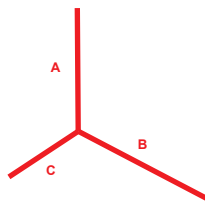

## Specification

Colour:	Black
Materials:	Wood, steel, plastic & glass
Fuel type:	Electric
Heat settings:	0.9kW & 1.8kW
Thermostat:	Yes
Flame effect:	LED
Fuel bed type:	Moulded logs
Controls:	Remote control
Recess required:	No
Assembly:	Fully assembled