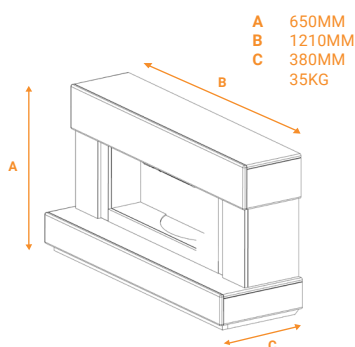

## Specification

Colour:	Pure white
Materials:	MDF, glass, steel
Fuel Type:	Electric
Heat Settings:	1kW & 2kW
Thermostat:	Yes
Flame effect:	LED
Fuel Bed type:	Real Pebbles
Controls:	Manual
Recess required:	None. Flat to wall installation
Assembly:	Fully assembled