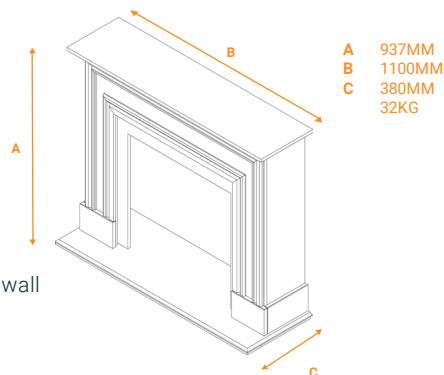

## Specification

Colour:	Pure white
Materials:	MDF, glass, steel
Fuel Type:	Electric
Heat Settings:	1kW & 2kW
Thermostat:	Yes
Flame effect:	LED-X
Fuel Bed type:	Logs
Controls:	Remote
Recess required:	None. Fits flat against wall
Assembly:	Fully assembled

A 937MM  
B 1100MM  
C 380MM  
32KG