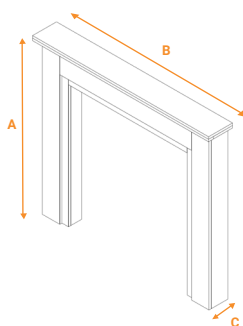

Key Features

- Walnut finish
- LED down lights included
- 1" rebate
- Supplied part-assembled for quick & easy assembly
- Suitable for gas & electric fires
- Featuring the Cambridge electric fire

10 MINS
ASSEMBLY
TIME

48" MANTEL

DOWNLIGHTS
INCLUDED

Specification

Colour: Walnut
Materials: MDF, walnut veneer
Rebate: 1"
Assembly: Yes - supplied part assembled

A 1070MM
B 1210MM
C 165MM
15.7KG