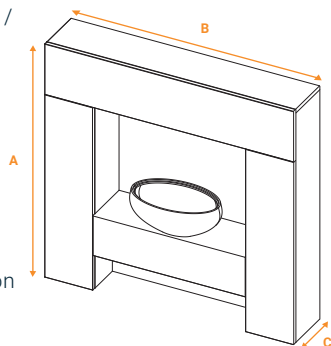

Key Features

- Fully assembled suite
- Textured black finish
- Flat wall installation, no recess required
- 1kW & 2kW heat settings for powerful instant heat
- Pulsating LED pebble bed featured in a bowl
- Independent effect only setting
- Safety cut-out system

1KW &
2KW HEAT
SETTINGS

SAFETY CUT
OUT SYSTEM

THERMOSTAT

PLUG & PLAY

FULLY
ASSEMBLED

Specification

Colour:	Textured black / white / satin grey
Materials:	Wood, steel & plastic
Fuel type:	Electric
Heat settings:	1kW & 2kW
Thermostat:	Yes
Flame effect:	LED
Fuel bed type:	Pebbles
Controls:	Manual switches
Recess required:	No. Flat wall installation
Assembly:	Fully assembled