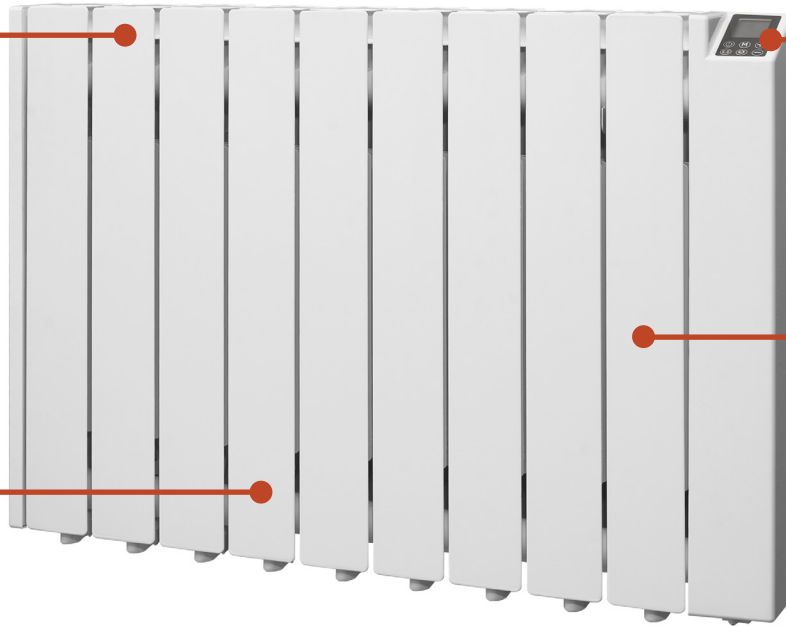

ALBA 1500W OIL-FILLED ELECTRIC RADIATOR

THERMOSTATICALLY CONTROLLED

LCD DISPLAY
with Child Lock

100% EFFICIENT
ENERGY SAVING

WALL MOUNTED
Easy Installation

SUITABLE ROOM SIZE (m²)

| HEAT OUTPUT | MODERN INSULATION | POOR INSULATION |
|------------------------|-------------------|-----------------|
| 500W / 1706BTU | 5.5 | 4.5 |
| 1000W / 3412BTU | 11 | 9 |
| 1500W / 5118BTU | 18 | 15 |
| 2000W / 6824BTU | 24.5 | 21 |

Features

- White Finish
- Oil-Filled
- Manual Control With 7-Day Timer
- DIY Friendly
- Plug & Play
- No Maintenance
- Lot 20 Compliant

Specification

15.5kg
1500W / 5118BTU heat output