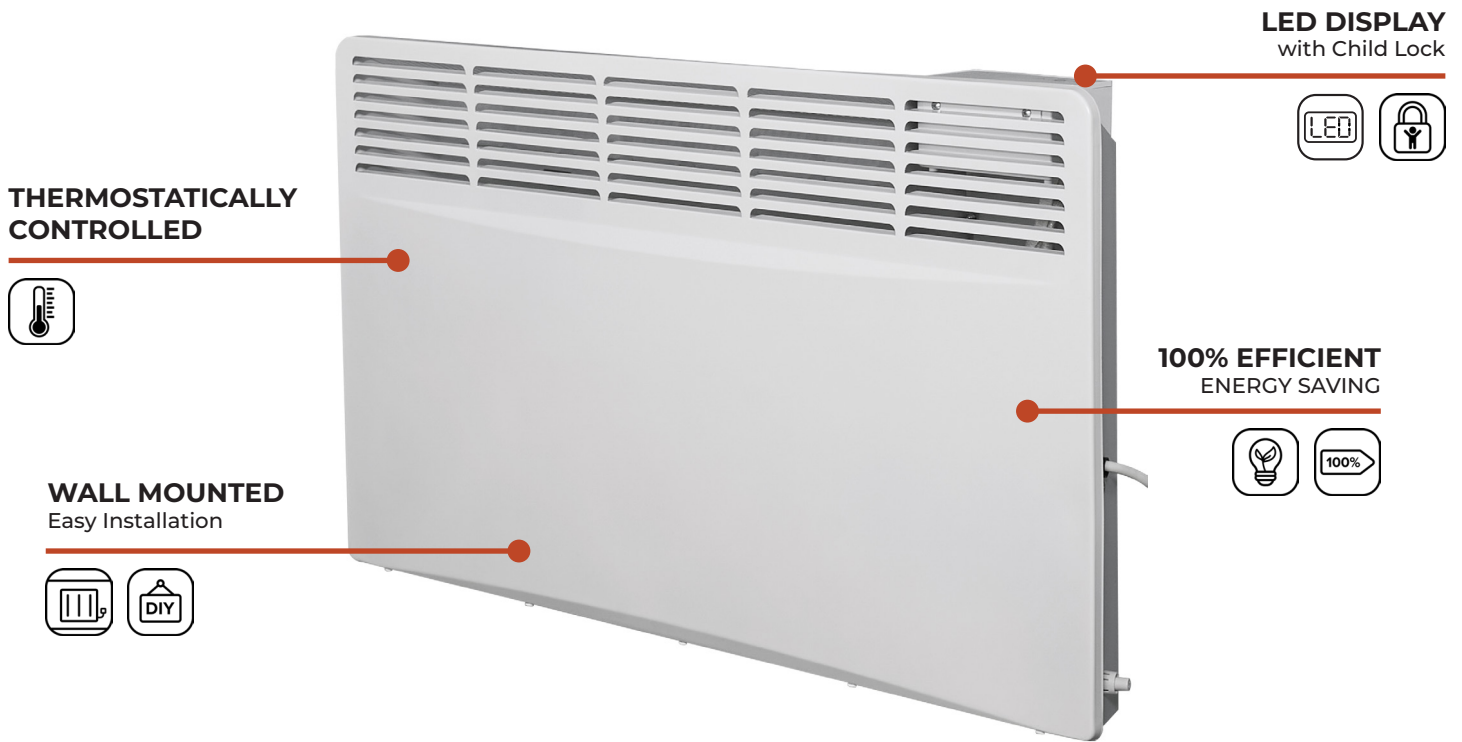

## AMBA 2000W ELECTRIC RADIATOR

### SUITABLE ROOM SIZE (m<sup>2</sup>)

HEAT OUTPUT	MODERN INSULATION	POOR INSULATION
500W / 1706BTU	5.5	4.5
1000W / 3412BTU	11	9
1500W / 5118BTU	18	15
2000W / 6824BTU	24.5	21

### Features

- White Finish
- Aluminium X Convection Heating Technology
- Manual Control With 7-Day Timer
- DIY Friendly
- Plug & Play
- No Maintenance
- Lot 20 Compliant

### Specification

6.00kg  
2000W / 6824BTU heat output