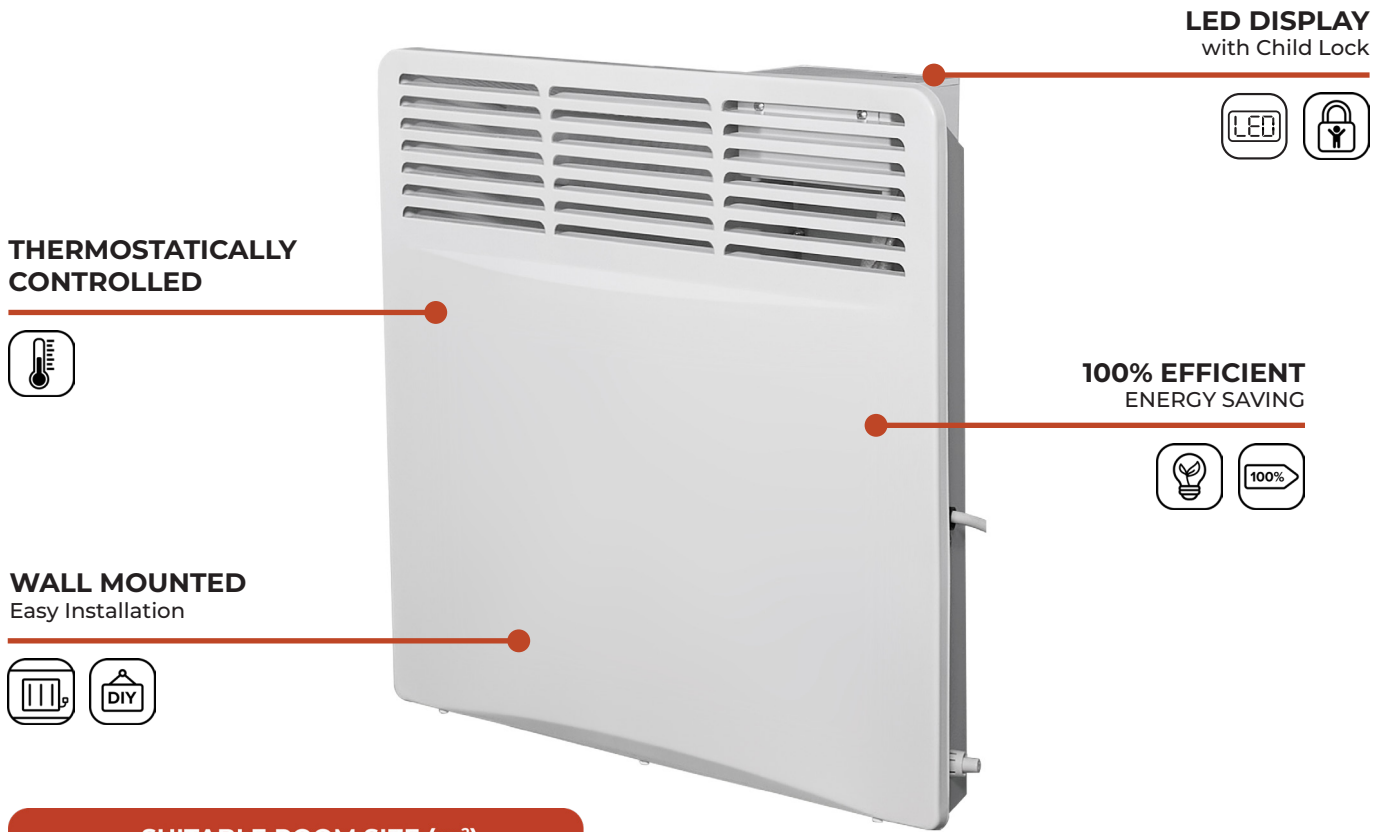

AMBA 1000W ELECTRIC RADIATOR

SUITABLE ROOM SIZE (m²)

HEAT OUTPUT	MODERN INSULATION	POOR INSULATION
500W / 1706BTU	5.5	4.5
1000W / 3412BTU	11	9
1500W / 5118BTU	18	15
2000W / 6824BTU	24.5	21

Features

- White Finish
- Aluminium X Convection Heating Technology
- Manual Control With 7-Day Timer
- DIY Friendly
- Plug & Play
- No Maintenance
- Lot 20 Compliant

Specification

4.00kg
1000W / 3412BTU heat output